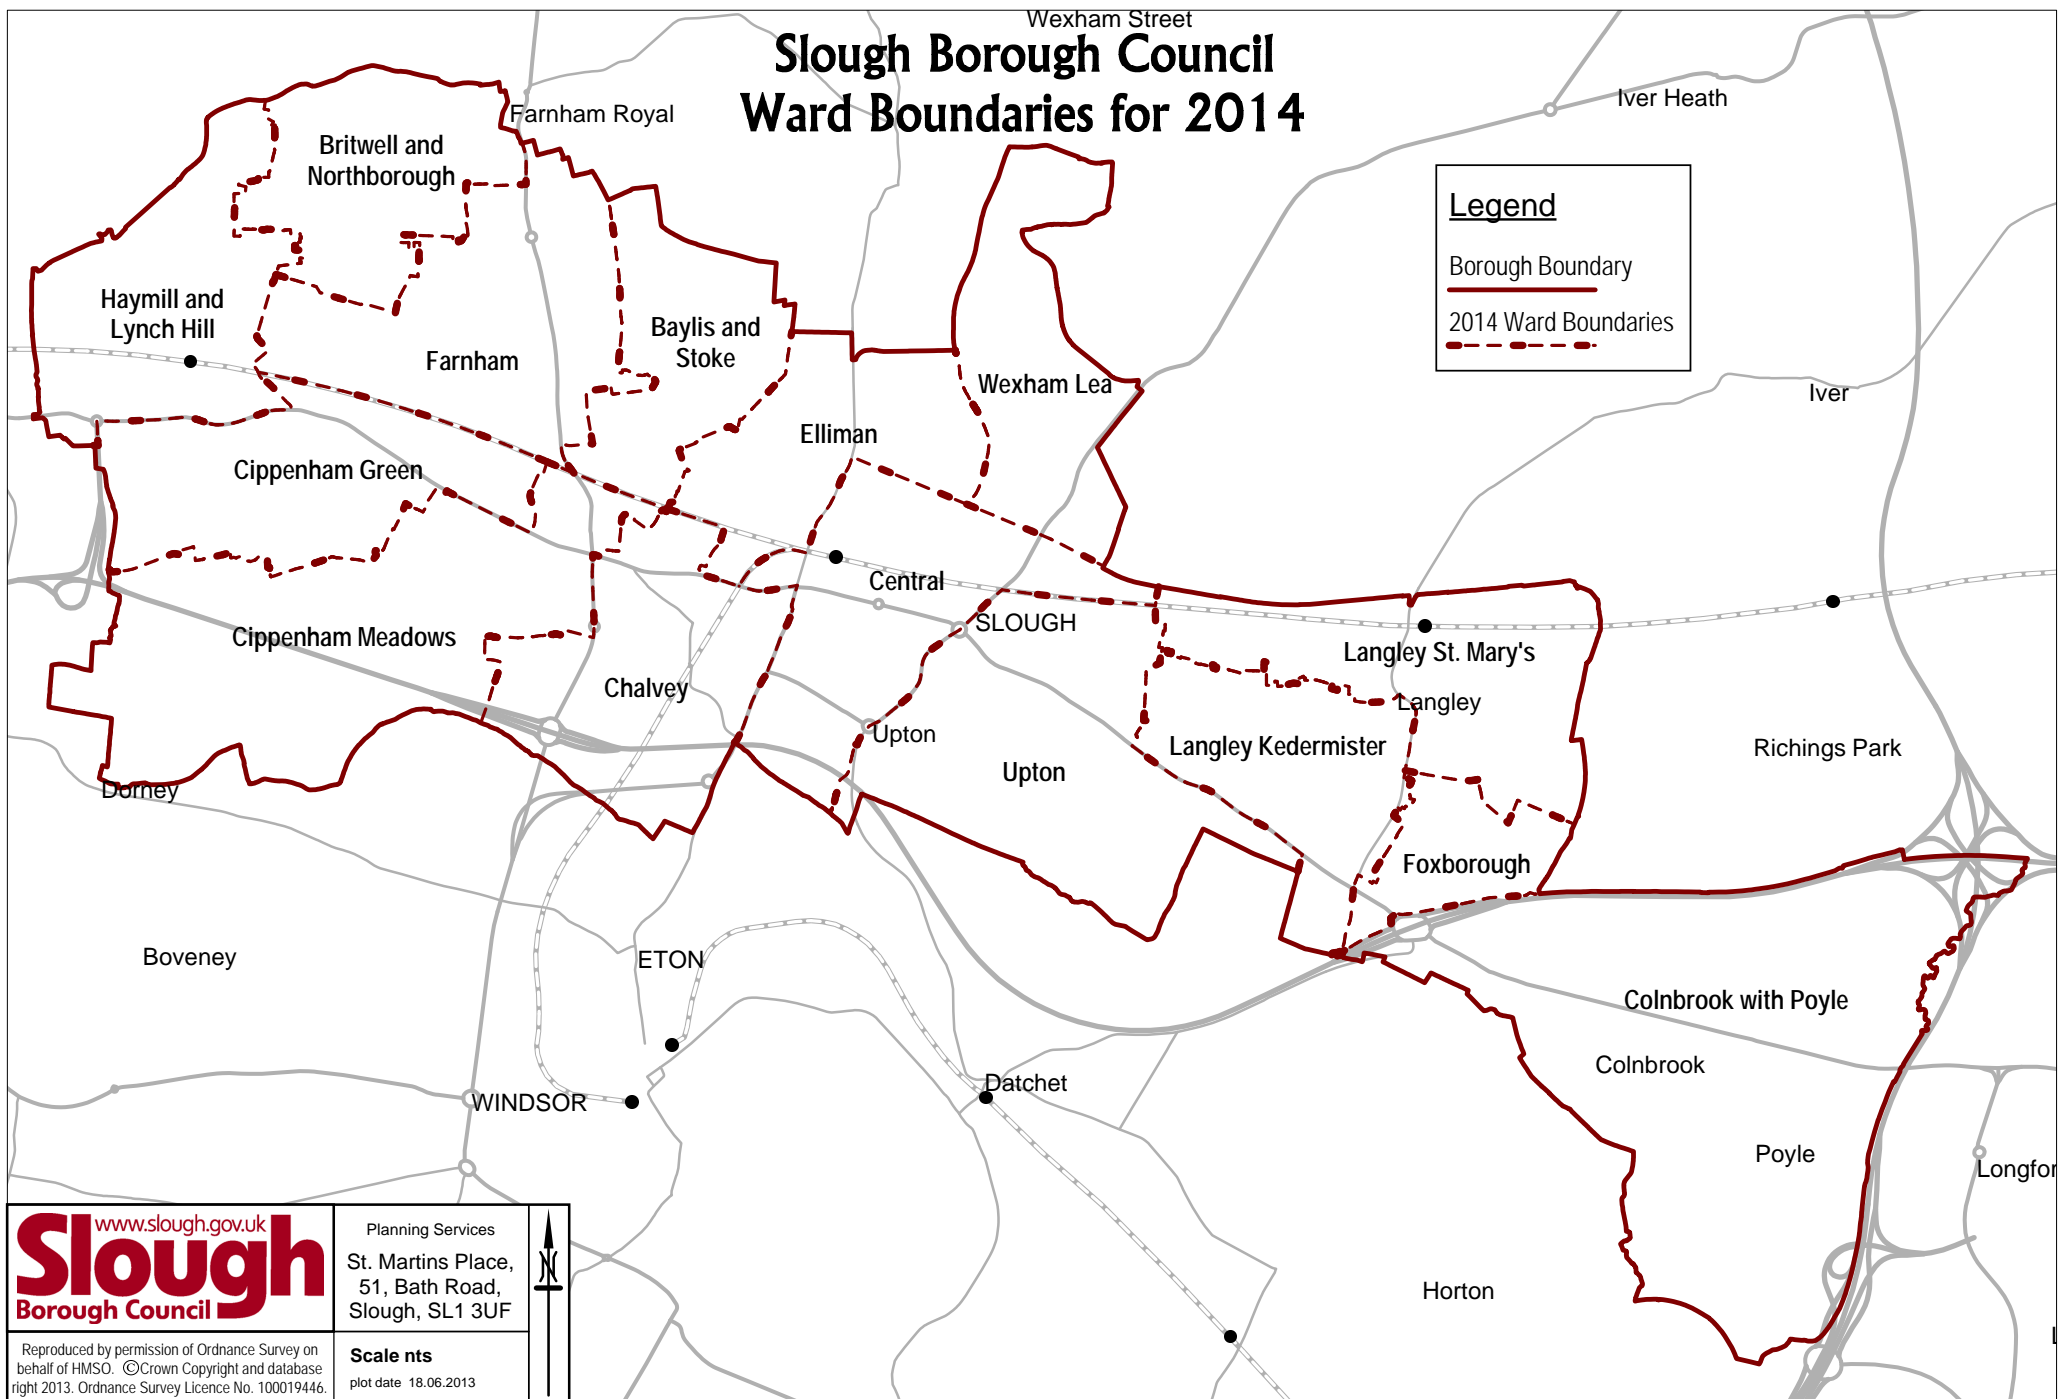

# Slough Borough Council Ward Boundaries for 2014

Wexham Street

**Legend**

Borough Boundary

2014 Ward Boundaries

|  |  |
|--|--|
| <p><a href="http://www.slough.gov.uk">www.slough.gov.uk</a></p> <p><b>Slough</b><br/>Borough Council</p>   | <p>Planning Services<br/>St. Martins Place,<br/>51, Bath Road,<br/>Slough, SL1 3UF</p> |
| <p>Reproduced by permission of Ordnance Survey on behalf of HMSO. ©Crown Copyright and database right 2013. Ordnance Survey Licence No. 100019446.</p> | <p><b>Scale nts</b><br/>plot date 18.06.2013</p>                                       |