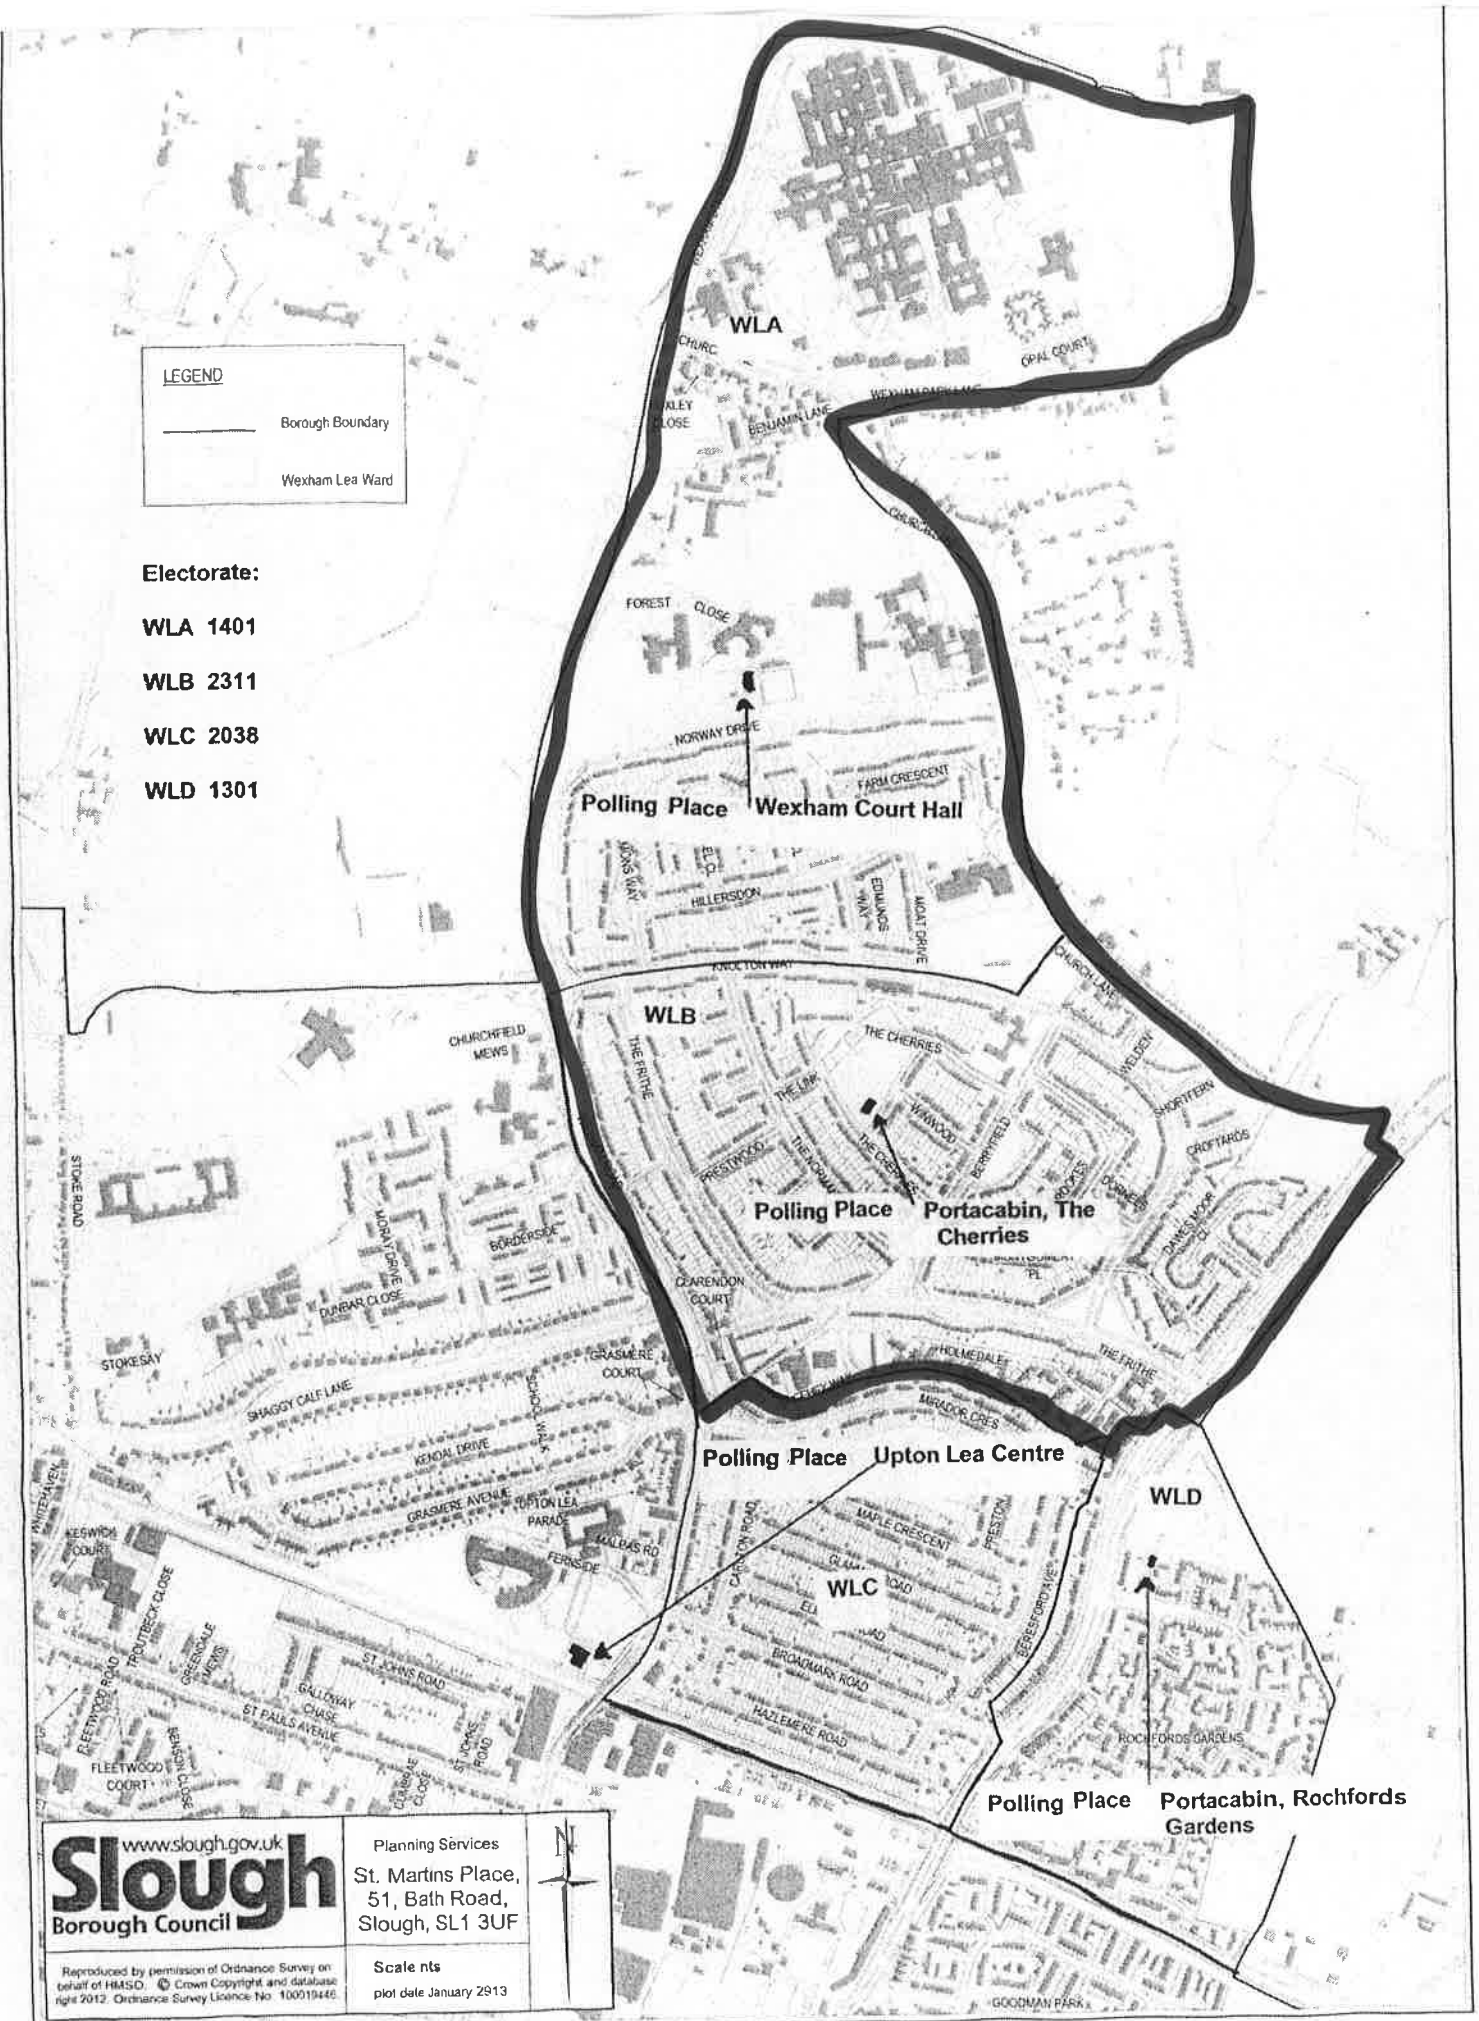

WEXHAM COURT PARISH COUNCIL – EXISTING BOUNDARY

LEGEND

——— Borough Boundary

——— Wexham Lea Ward

Electorate:

WLA 1401

WLB 2311

WLC 2038

WLD 1301

www.slough.gov.uk
Slough
Borough Council

Planning Services
St. Martins Place,
51, Bath Road,
Slough, SL1 3UF

Scale nts
plot date January 2913